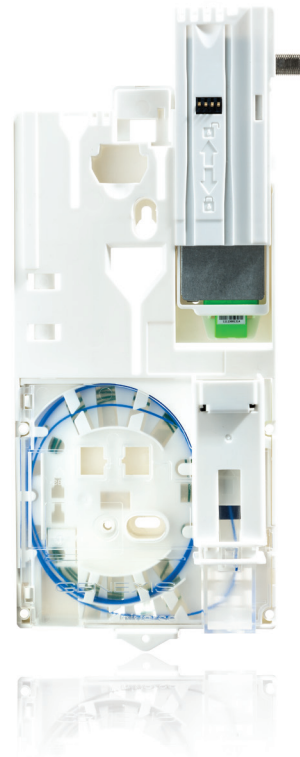

### Fiber Termination

The Universe Fiber Termination Unit forms the foundation of all Genexis Hybrid products. It has been designed to enable swift installation and to fully utilise the capabilities of fiber.

#### Features

- » Compact wall-mount Fiber Termination Unit, compatible with the full Hybrid product portfolio
- » Intelligent fiber management system
- » Terminates up to 4 fibers
- » Hot-pluggable modular CATV receiver, powered via the Hybrid Element
- » Daisy-chain two Universe FTUs to enable double-slot support
- » Patented technology

#### Universe CATV module

The Genexis Universe CATV module is a modular CATV receiver that slides into the Universe. The module is completely 'hot pluggable', meaning it can be installed or uninstalled with an active module already mounted on the Universe. This enables the customer to install the CATV module themselves and provides additional flexibility to the service provider.