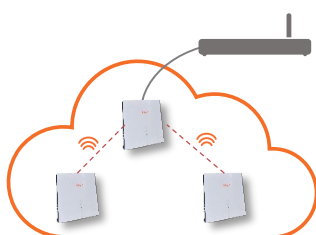

## Wireless extender – for improved coverage

The IHD103 is the first product in a new class of products from Tilgin, the Intelligent Home Devices. The IHD103 is a new generation mesh product that offers excellent Wi-Fi coverage and throughput in the home.

The IHD103 is a solution for extending the Wi-Fi coverage in the home. The Wi-Fi network in the home is built by setting up multiple extenders as needed, connected to each other in a star or daisy chain fashion. The solution offers seamless handover between the nodes in the home for connected clients. This together with features such as band steering, optimal channel selection, load balancing, client steering and much more gives the ultimate Wi-Fi user experience in the home.