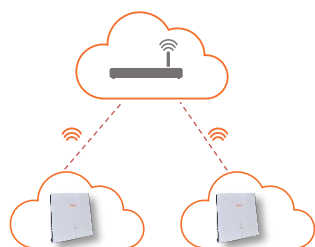

IHD103 working as a video bridge and Wi-Fi range extender